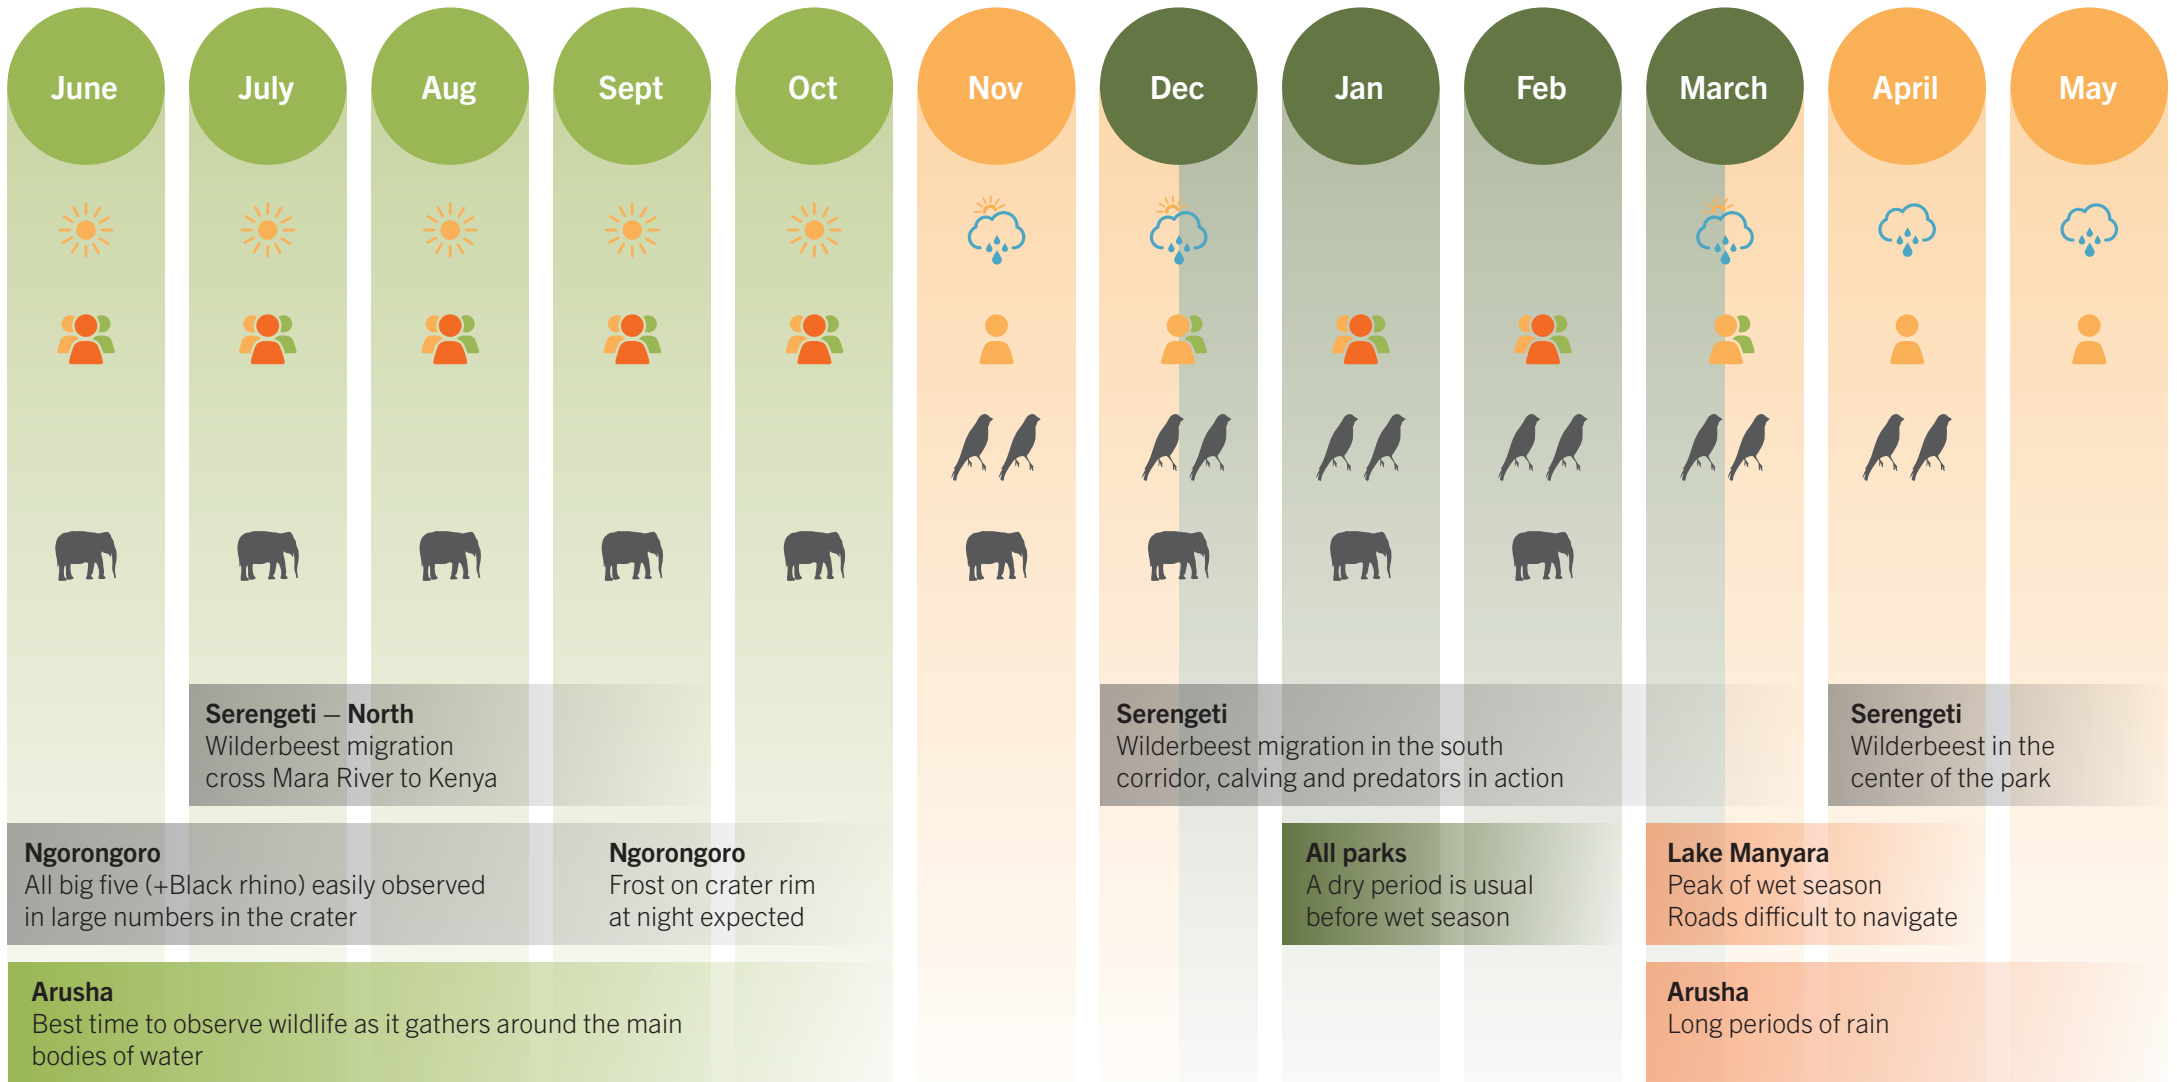

BEST TIME TO VISIT THE PARKS

 Excellent
 Good

 Fair
 Poor

 **High season**
Many visitors in the parks

 **Low season**
Less visitors in the parks

 **Bird viewing**
Migratory birds

 **Wildlife**
Gathers around water